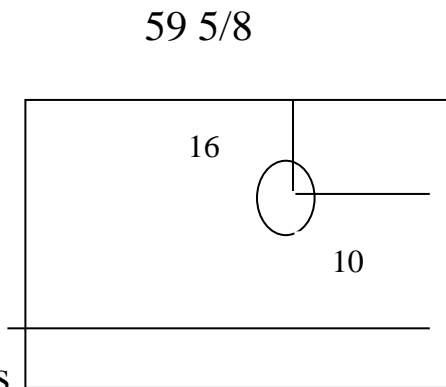

806 West Home St.
San Jose, CA 95126
(408) 292-8873

Drain Dimensions
(Rough in Dimensions)

Rough in Dimensions
DRAIN CENTERS

42x42 neo-angle

32x60 – left

Rough in Dimensions

32x60 – right

Rough in Dimensions

36x36 neo-angle

34x60

38x38 neo-angle

33x35