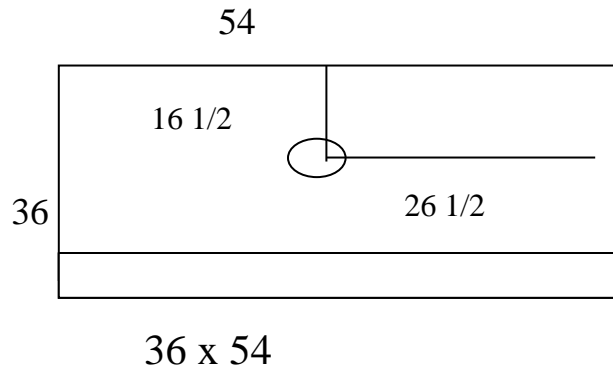

806 West Home St.
San Jose, CA 95126
(408) 292-8873

Drain Dimensions
(Rough in Dimensions)

Rough in Dimensions
DRAIN CENTERS

42x42 neo-angle

32x60 – left

Rough in Dimensions

32x60 – right

Rough in Dimensions

36x36 neo-angle

34x60

38x38 neo-angle

33x35