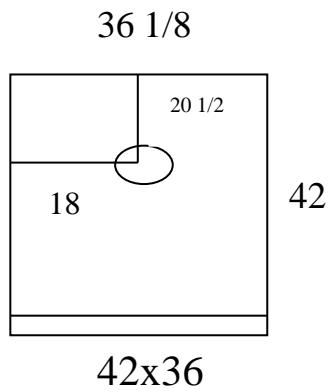

806 West Home St.
San Jose, CA 95126
(408) 292-8873

Drain Dimensions
(Rough in Dimensions)

Rough in Dimensions
DRAIN CENTERS

42x42 neo-angle

32x60 – left

Rough in Dimensions

32x60 – right

Rough in Dimensions

36x36 neo-angle

34x60

38x38 neo-angle

33x35