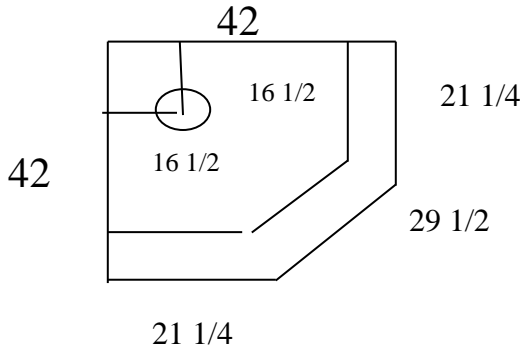

806 West Home St.
San Jose, CA 95126
(408) 292-8873

Drain Dimensions
(Rough in Dimensions)

Rough in Dimensions
DRAIN CENTERS

42x42 neo-angle

32x60 – left

Rough in Dimensions

32x60 – right

Rough in Dimensions

36x36 neo-angle

34x60

38x38 neo-angle

33x35