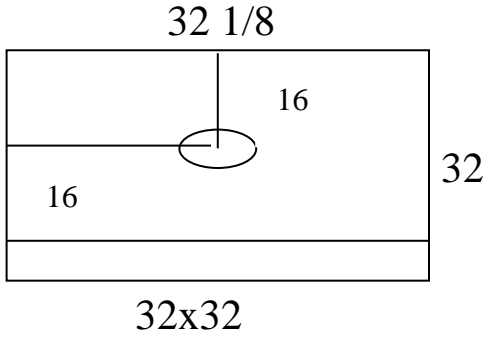

806 West Home St.
San Jose, CA 95126
(408) 292-8873

Drain Dimensions
(Rough in Dimensions)

Rough in Dimensions
DRAIN CENTERS

42x42 neo-angle

32x60 – left

Rough in Dimensions

32x60 – right

Rough in Dimensions

36x36 neo-angle

34x60

38x38 neo-angle

33x35