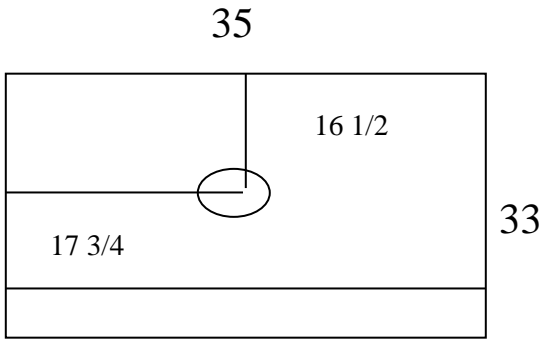

806 West Home St.
San Jose, CA 95126
(408) 292-8873

Drain Dimensions
(Rough in Dimensions)

Rough in Dimensions
DRAIN CENTERS

42x42 neo-angle

32x60 – left

Rough in Dimensions

32x60 – right

Rough in Dimensions

36x36 neo-angle

34x60

38x38 neo-angle

33x35