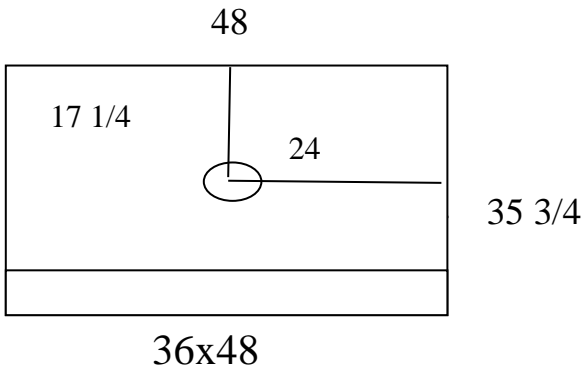

806 West Home St.
San Jose, CA 95126
(408) 292-8873

Drain Dimensions
(Rough in Dimensions)

Rough in Dimensions
DRAIN CENTERS

42x42 neo-angle

32x60 – left

Rough in Dimensions

32x60 – right

Rough in Dimensions

36x36 neo-angle

34x60

38x38 neo-angle

33x35