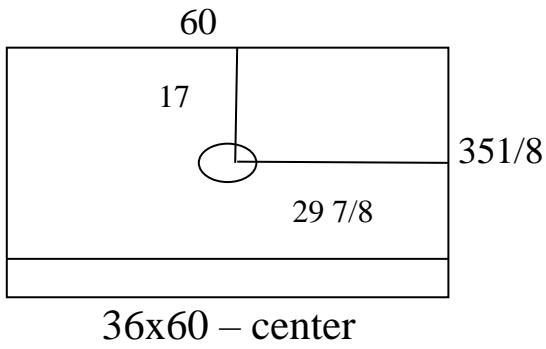

806 West Home St.
San Jose, CA 95126
(408) 292-8873

Drain Dimensions
(Rough in Dimensions)

Rough in Dimensions
DRAIN CENTERS

42x42 neo-angle

32x60 – left

Rough in Dimensions

32x60 – right

Rough in Dimensions

36x36 neo-angle

34x60

38x38 neo-angle

33x35