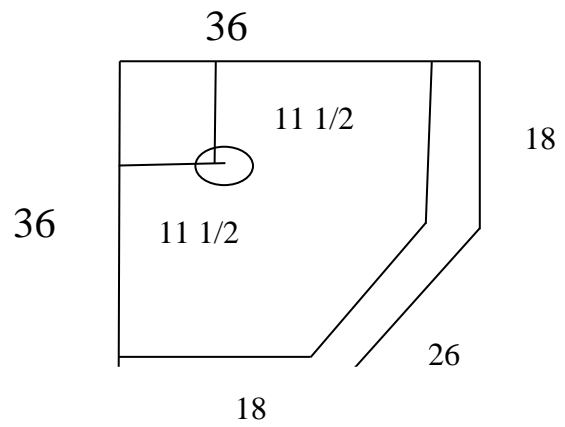

806 West Home St.
San Jose, CA 95126
(408) 292-8873

Drain Dimensions
(Rough in Dimensions)

Rough in Dimensions
DRAIN CENTERS

42x42 neo-angle

32x60 – left

Rough in Dimensions

32x60 – right

Rough in Dimensions

36x36 neo-angle

34x60

38x38 neo-angle

33x35