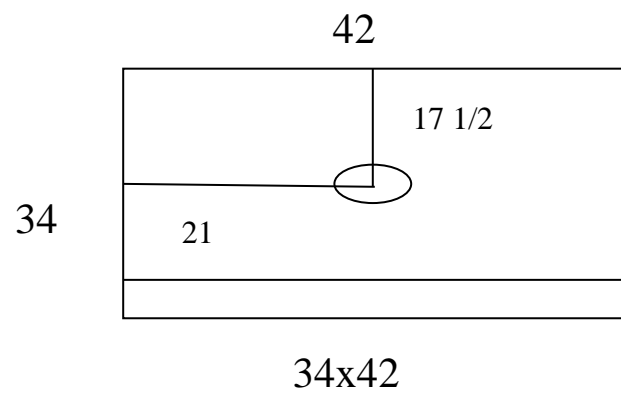

806 West Home St.
San Jose, CA 95126
(408) 292-8873

Drain Dimensions
(Rough in Dimensions)

Rough in Dimensions
DRAIN CENTERS

42x42 neo-angle

32x60 – left

Rough in Dimensions

32x60 – right

Rough in Dimensions

36x36 neo-angle

34x60

38x38 neo-angle

33x35