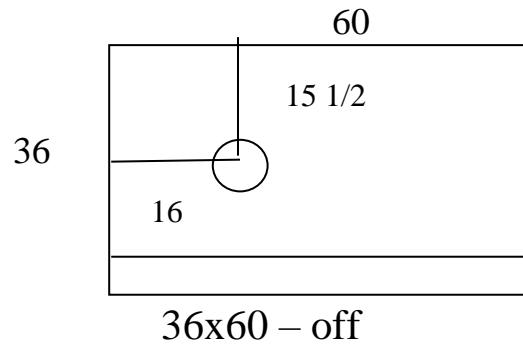

806 West Home St.
San Jose, CA 95126
(408) 292-8873

Drain Dimensions
(Rough in Dimensions)

Rough in Dimensions
DRAIN CENTERS

42x42 neo-angle

32x60 – left

Rough in Dimensions

32x60 – right

Rough in Dimensions

36x36 neo-angle

34x60

38x38 neo-angle

33x35