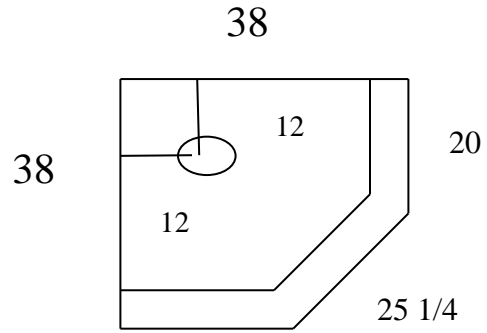

806 West Home St.
San Jose, CA 95126
(408) 292-8873

Drain Dimensions
(Rough in Dimensions)

Rough in Dimensions
DRAIN CENTERS

42x42 neo-angle

32x60 – left

Rough in Dimensions

32x60 – right

Rough in Dimensions

36x36 neo-angle

34x60

38x38 neo-angle

33x35