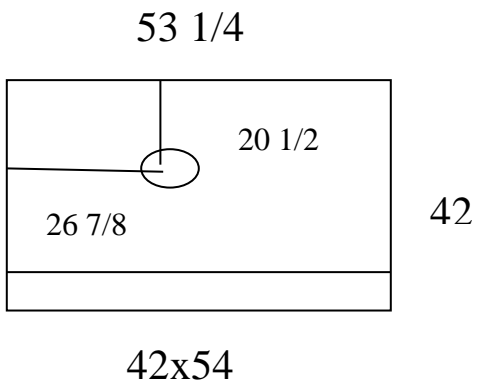

806 West Home St.
San Jose, CA 95126
(408) 292-8873

Drain Dimensions
(Rough in Dimensions)

Rough in Dimensions
DRAIN CENTERS

42x42 neo-angle

32x60 – left

Rough in Dimensions

32x60 – right

Rough in Dimensions

36x36 neo-angle

34x60

38x38 neo-angle

33x35