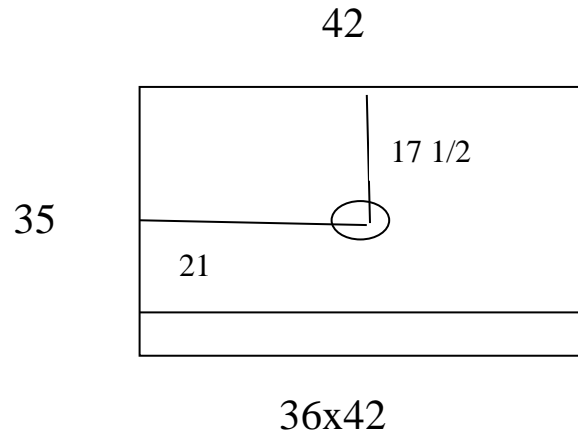

806 West Home St.
San Jose, CA 95126
(408) 292-8873

Drain Dimensions
(Rough in Dimensions)

Rough in Dimensions
DRAIN CENTERS

42x42 neo-angle

32x60 – left

Rough in Dimensions

32x60 – right

Rough in Dimensions

36x36 neo-angle

34x60

38x38 neo-angle

33x35