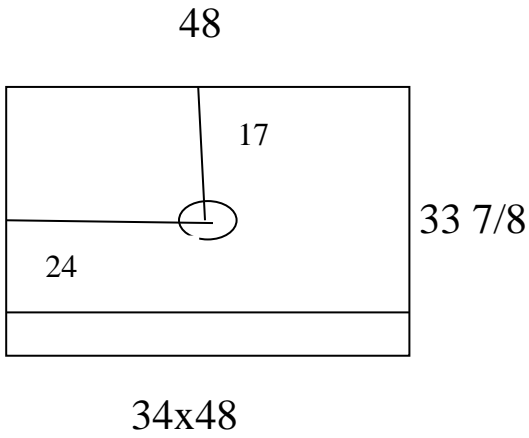

806 West Home St.
San Jose, CA 95126
(408) 292-8873

Drain Dimensions
(Rough in Dimensions)

Rough in Dimensions
DRAIN CENTERS

42x42 neo-angle

32x60 – left

Rough in Dimensions

32x60 – right

Rough in Dimensions

36x36 neo-angle

34x60

38x38 neo-angle

33x35