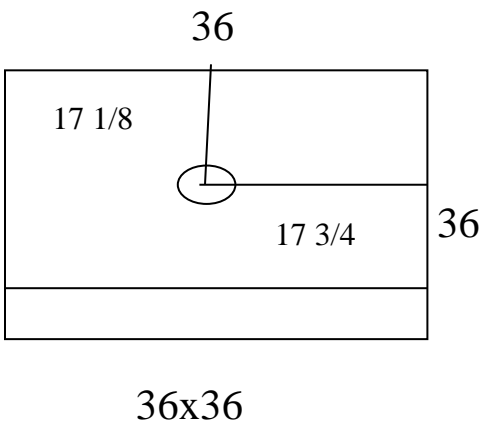

806 West Home St.
San Jose, CA 95126
(408) 292-8873

Drain Dimensions
(Rough in Dimensions)

Rough in Dimensions
DRAIN CENTERS

42x42 neo-angle

32x60 – left

Rough in Dimensions

32x60 – right

Rough in Dimensions

36x36 neo-angle

34x60

38x38 neo-angle

33x35