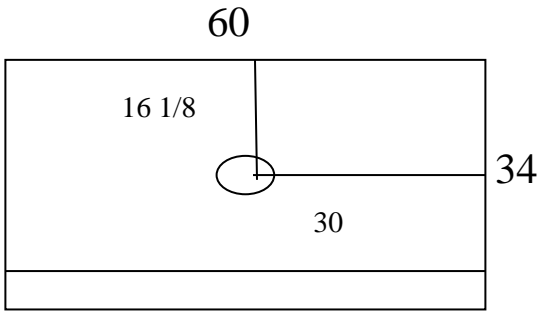

806 West Home St.
San Jose, CA 95126
(408) 292-8873

Drain Dimensions
(Rough in Dimensions)

Rough in Dimensions
DRAIN CENTERS

42x42 neo-angle

32x60 – left

Rough in Dimensions

32x60 – right

Rough in Dimensions

36x36 neo-angle

34x60

38x38 neo-angle

33x35