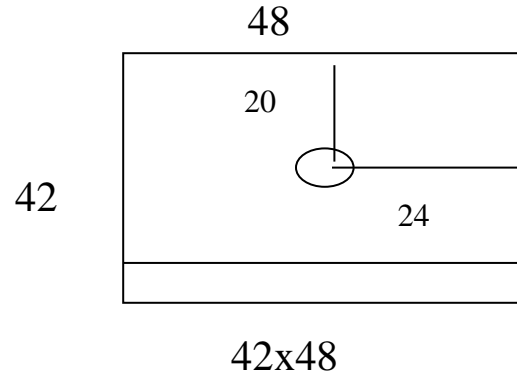

806 West Home St.
San Jose, CA 95126
(408) 292-8873

Drain Dimensions
(Rough in Dimensions)

Rough in Dimensions
DRAIN CENTERS

42x42 neo-angle

32x60 – left

Rough in Dimensions

32x60 – right

Rough in Dimensions

36x36 neo-angle

34x60

38x38 neo-angle

33x35