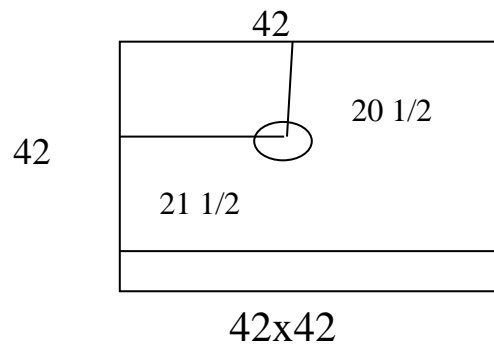

806 West Home St.
San Jose, CA 95126
(408) 292-8873

Drain Dimensions
(Rough in Dimensions)

Rough in Dimensions
DRAIN CENTERS

42x42 neo-angle

32x60 – left

Rough in Dimensions

32x60 – right

Rough in Dimensions

36x36 neo-angle

34x60

38x38 neo-angle

33x35